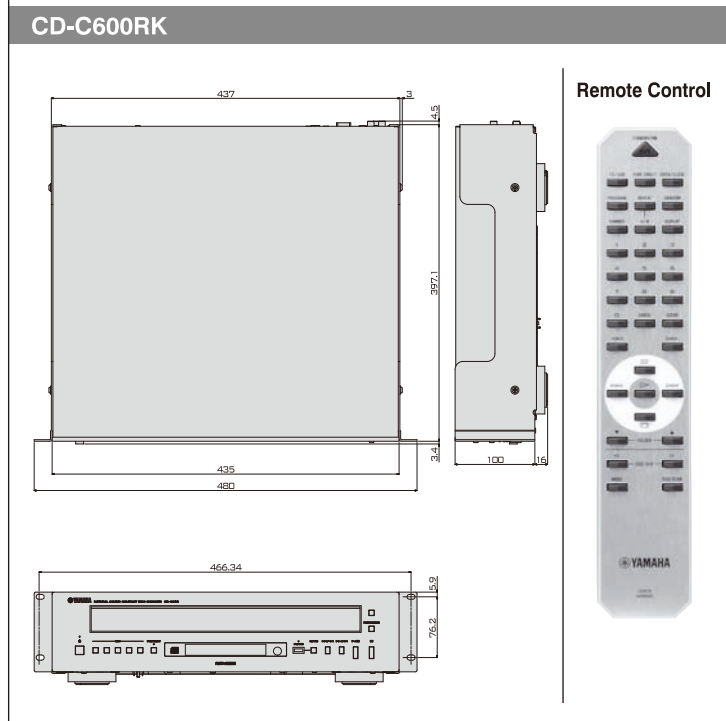

■ Main Specifications

Model	CD-S300RK	CD-C600RK
Frequency Response (± 0.5 dB)	2 Hz - 20 kHz	2 Hz - 20 kHz
Harmonic Distortion + Noise	≤ 0.003 %	≤ 0.003 %
Signal-to-Noise Ratio	≥ 105 dB	≥ 105 dB
Dynamic Range	≥ 96 dB	≥ 96 dB
Output Level (1 kHz, 0 dB)	2 ± 0.3 V	2 ± 0.3 V
Dimensions (W × H × D)	480 × 86.5 × 260 mm (18-7/8" × 3-3/8" × 10-1/4")	480 × 116 × 405 mm (18-7/8" × 4-5/8" × 16")
Weight	4.2 kg (9.3 lbs.)	6.9 kg (15.2 lbs.)

■ Dimensions (unit; mm)