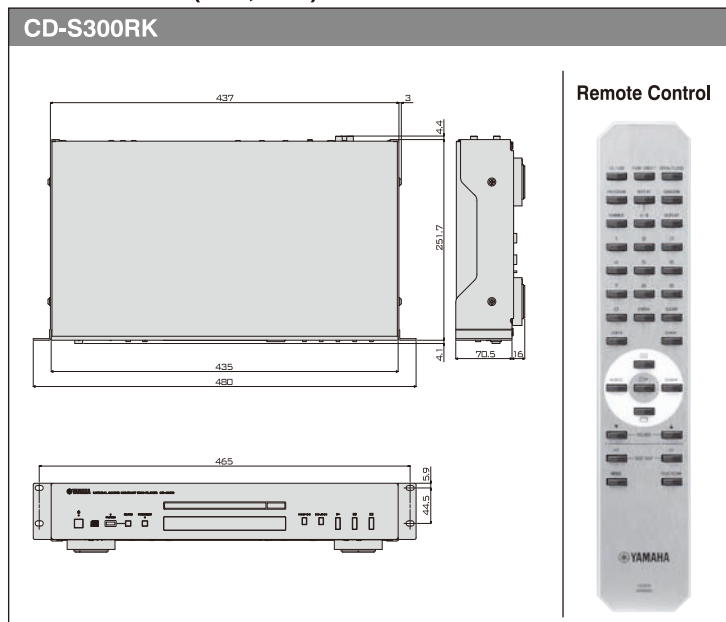

■ Main Specifications

Model	CD-S300RK	CD-C600RK
Frequency Response (± 0.5 dB)	2 Hz - 20 kHz	2 Hz - 20 kHz
Harmonic Distortion + Noise	≤ 0.003 %	≤ 0.003 %
Signal-to-Noise Ratio	≥ 105 dB	≥ 105 dB
Dynamic Range	≥ 96 dB	≥ 96 dB
Output Level (1 kHz, 0 dB)	2 ± 0.3 V	2 ± 0.3 V
Dimensions (W × H × D)	480 × 86.5 × 260 mm (18-7/8" × 3-3/8" × 10-1/4")	480 × 116 × 405 mm (18-7/8" × 4-5/8" × 16")
Weight	4.2 kg (9.3 lbs.)	6.9 kg (15.2 lbs.)

■ Dimensions (unit; mm)